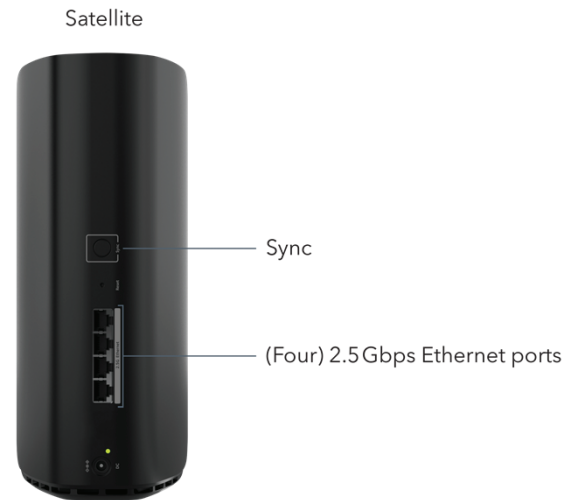

Package Contents

- One (1) Orbi WiFi 7 Satellite (RBE870B)
- One (1) power adapter
- Quick start guide

System Requirements

- Tri-band Mesh WiFi 7 Router (RBE871) - SOLD SEPARATELY
- High-speed internet connection to existing modem or gateway

Warranty & Support

- 90-day complimentary technical support following purchase from a NETGEAR authorized reseller
- www.netgear.com/warranty

Physical Specifications

- Dimensions: 10.64 x 5.78 x 4.43 in (270.3 x 146.8 x 112.4 mm)
- Weight: 2.65 lb (1.201 kg)

Connection Diagram

This product comes with a limited warranty that is valid only if purchased from a NETGEAR authorized reseller.

† Maximum wireless signal rate derived from IEEE® 802.11 specifications. Actual data throughput and wireless coverage will vary and be lowered by network and environmental conditions, including network traffic volume, device limitations, and building construction. NETGEAR makes no representations or warranties about this product's compatibility with future standards. To achieve maximum wireless/wired speed requires devices that use the latest wireless/wired standards and support maximum speeds.

‡ Clients must support 6 GHz band (WiFi 6E). 6 GHz band is limited to indoor range.

For regulatory compliance information, visit www.NETGEAR.com/about/regulatory.

NETGEAR, the NETGEAR Logo, and Orbi are trademarks of NETGEAR, Inc. Any other trademarks mentioned herein are for reference purposes only. ©2024 NETGEAR, Inc.